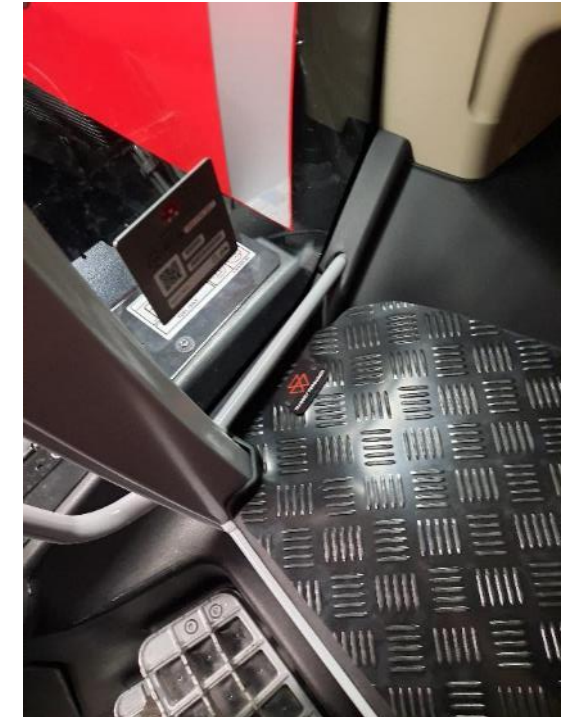

Black plastic floor mat including plate.

BORN TO FARM