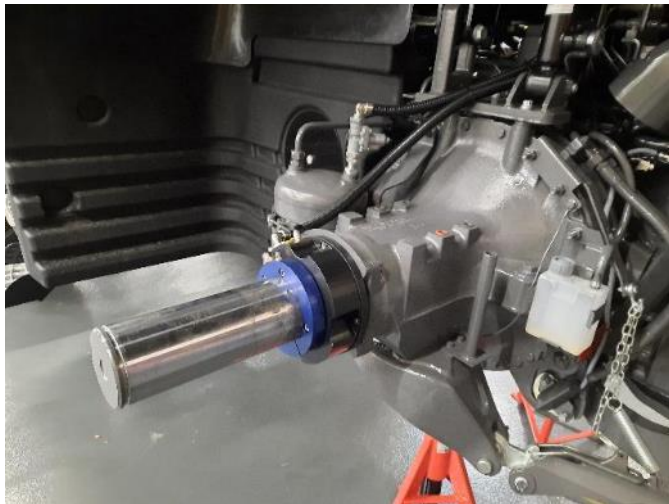

06 CENTRAL TIRES INFLATION SYSTEM

MF 8S

- ▷ Possibility to get a PTG Tyre Inflation System install (front and rear) pilot by Isobus in the Datatronic 5.
- ▷ It will enable the customer to adjust tires pressure to offer the best performance following their needs on road and in field.
- ▷ It is also the perfect solution and a strong opportunity to answer to any special requirement about environment respect, comfort and field materiel wear.
- ▷ In option possibility to get an additional compressor (2000l/min).

Options :

MYAK001 _ Central Tire Inflation System CTIS

MYAK002 _ Central Tire Inflation System + Additionnal Compressor

For the optimum use of the Central Tires Inflation System, MF by You recommends to select some mandatory specifications/options as :

- full electrical spool valves at the rear : (KX016) or (KX017) and (MU037) or (MU038) or (MU039)
- Datatronic 5 and / or FieldStar 5 screen : (BA050) or (BA051) or (BA052)
- tractor with standard air compressor in the engine for braking : (GS067) or (GS079)
- extremity lighting for CEE : (VE037)
- welded wheels
- (EE402) or (EE403) options for straight bar on rear axle

Montage on rear axle